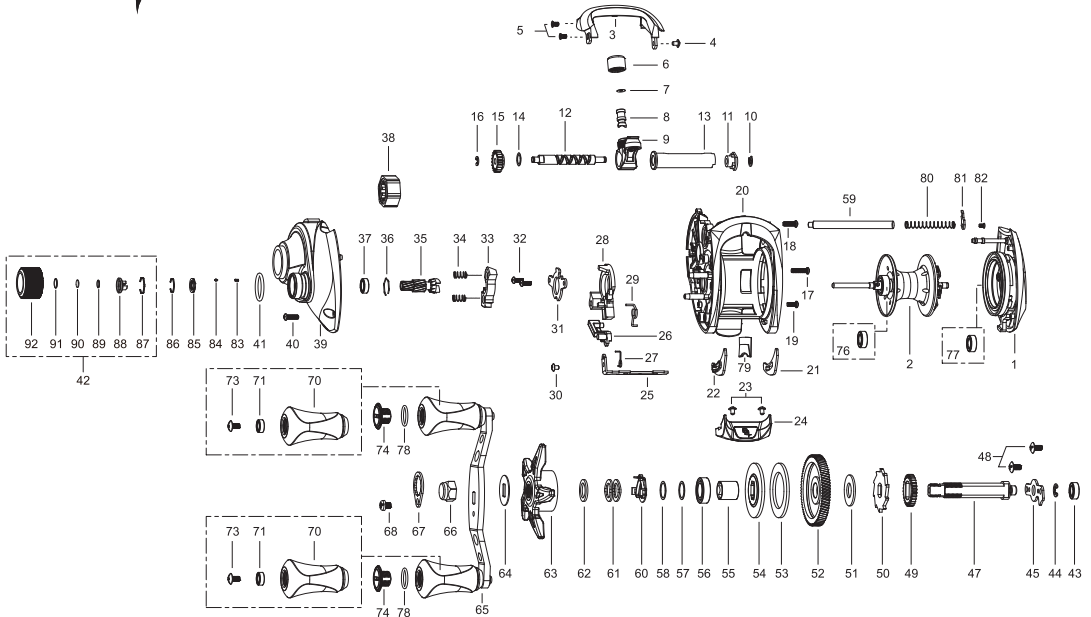

INCEPTION SPORT Z 7.3 LH

Key No.	Part No.	Part Name	Key No.	Part No.	Part Name
1	6KZ63105	PALM SIDE COVER UNIT	45	5K134901	BEARING PLATE
2	TS11-4	COMPLETE SPOOL ASSEMBLY(INCLUDES CZB BEARING)	47	5K320804	GEAR METAL
3	5K331302	FRONT SUPPORT	48	6K398603	SCREW
4	6K797204	SCREW	49	6K258101	GEAR
5	6K314101	SCREW	50	6K893602	RATCHET
6	TS5-17	LINE GUIDE CAP	51	6K174507	WASHER
7	6K148801	WASHER	52	5K131404	DRIVE GEAR
8	6K256501	LEVEL WIND PIN	53	5K039901	WASHER
9	5K315502	LEVEL WIND ASSEMBLY	54	5K040001	WASHER
10	6B339801	RETAINER	55	6K859203	BUSH
11	6K456801	BUSH	56	6K582201	SS BALL BEARING
12	5K095606	WORM SHAFT	57	6K177301	WASHER
13	6K456403	PIPE	58	6K177302	WASHER
14	6E096503	WASHER	59	5K314401	PILLAR POST
15	6K469301	WORM PINION	60	6K259201	LEAF SPRING ASSEMBLY
16	6B339801	RETAINER	61	5K027201	SPRING WASHER
17	6K961807	SCREW	62	5K174201	DU WASHER
18	6K961802	SCREW	63	TS12-17 LH	STAR DRAG(7.3:1)
19	6K961808	SCREW	64	5K232001	WASHER
20	5K331102	FRAME	65	TS4-17 IN LH	COMPLETE HANDLE ASSEMBLY
21	5K250301	PAD-B	66	TS6-17	NUT
22	5K250201	PAD-A	67	TS7-17	RETAINER
23	5K047003	TAP SCREW	68	63520407	SCREW
24	5K320202	THUMB BAR ASSY	70	TS9-EVA(SET OF 2)	HANDLE KNOB ASSEMBLY
25	5K331201	CLUTCH LINK	71	6K626401	SS BALL BEARING
26	5K312301	KICK LEVER	73	63511816	SCREW
27	5K133301	SPRING	74	5K255109	HANDLE KNOB CAP(SET OF 2)
28	5K312401	CLUTCH CAM	76	5K392701	CZB BEARING
29	5K138401	SPRING	77	5K392801	PALM SIDE COVER CZB BEARING
30	5K047001	TAP SCREW	78	5K398901	O-RING
31	5K251502	CAM PLATE	79	5K348201	HOOK KEEPER
32	6K961801	SCREW	80	5K314501	COIL SPRING
33	5K133401	CLUTCH	81	5K314601	PLATE
34	5K382101	COIL SPRING	82	6K797205	SCREW
35	5K131102	PINION	83	5K201601	CLICK SPRING
36	6K170701	RING	84	5K201501	CLICK PIN
37	6K304001	SS BALL BEARING	85	5K201401	CLICK PLATE
38	5K242801	DEAD STOP A/R CLUTCH	86	6K394501	RETAINER
39	5K331402	GEAR SIDE COVER	87	5K201301	RING
40	6K961808	SCREW	88	5K201201	CONTROL PLATE
41	6K904901	O-RING	89	6K164605	WASHER
42	TS3-17 IN SZ	CAST CONTROL CAP ASSEMBLY	90	6K164601	WASHER
43	6K170601	SS BALL BEARING	91	6K709201	WASHER
44	63201402	RETAINER	92	5K447901	TENSION KNOB